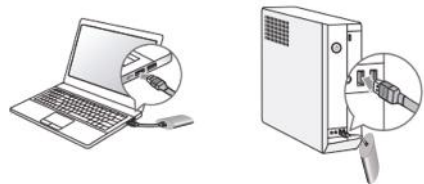

## How to Connect / Disconnect

- 1.Using a USB cable port to connect to a desktop or laptop USB 3.0 connector, if connected correctly, the computer displays memory disk characters, at which point you can copy the data on your computer and in the memory disk characters to each other.

Using a USB cable port to connect to a desktop or laptop USB 3.0 connector, if connected correctly, the computer displays memory disk characters, at which point you can copy the data on your computer and in the memory disk characters to each other.